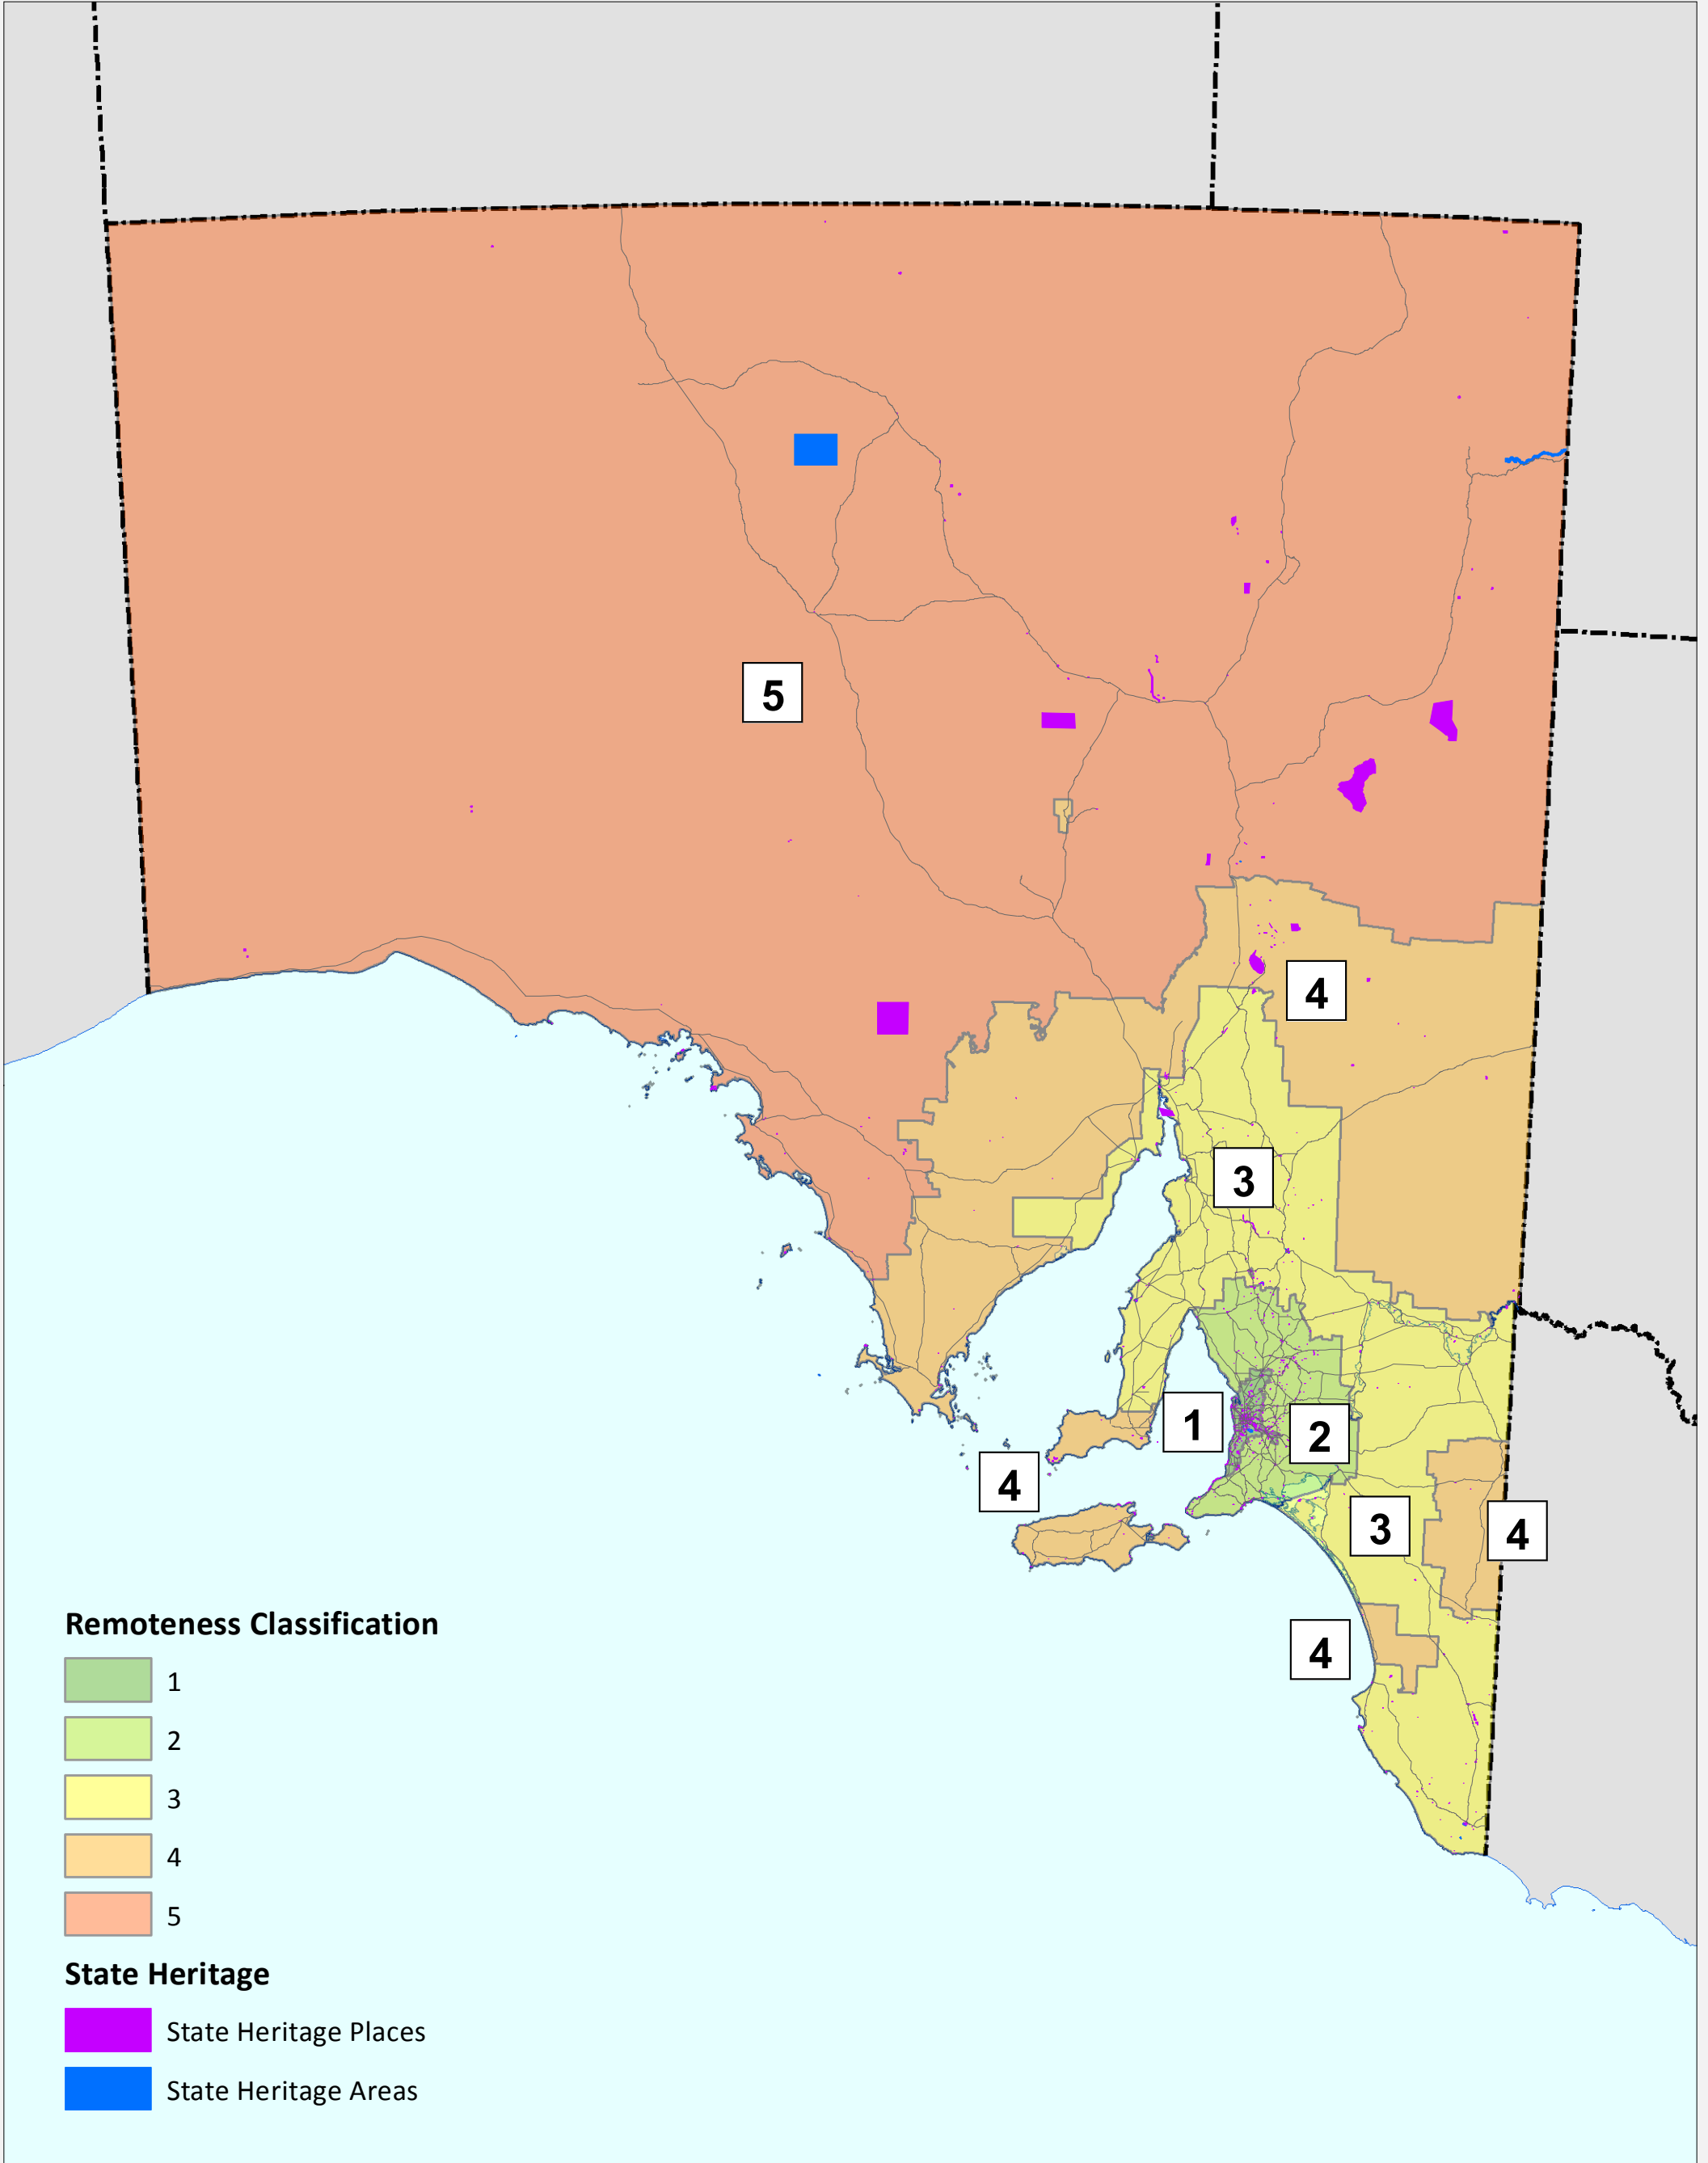

Heritage South Australia

ABS ASGS Remoteness Areas

Remoteness Classification

State Heritage

Produced by Environment Heritage and Sustainability
Department for Environment and Water
ABS Remoteness Areas & Heritage SA Register
<https://www.environment.sa.gov.au/topics/heritage>
Data Source 6 December 2023
Compiled Transverse Mercator
Datum Geocentric Datum of Australia, 2020